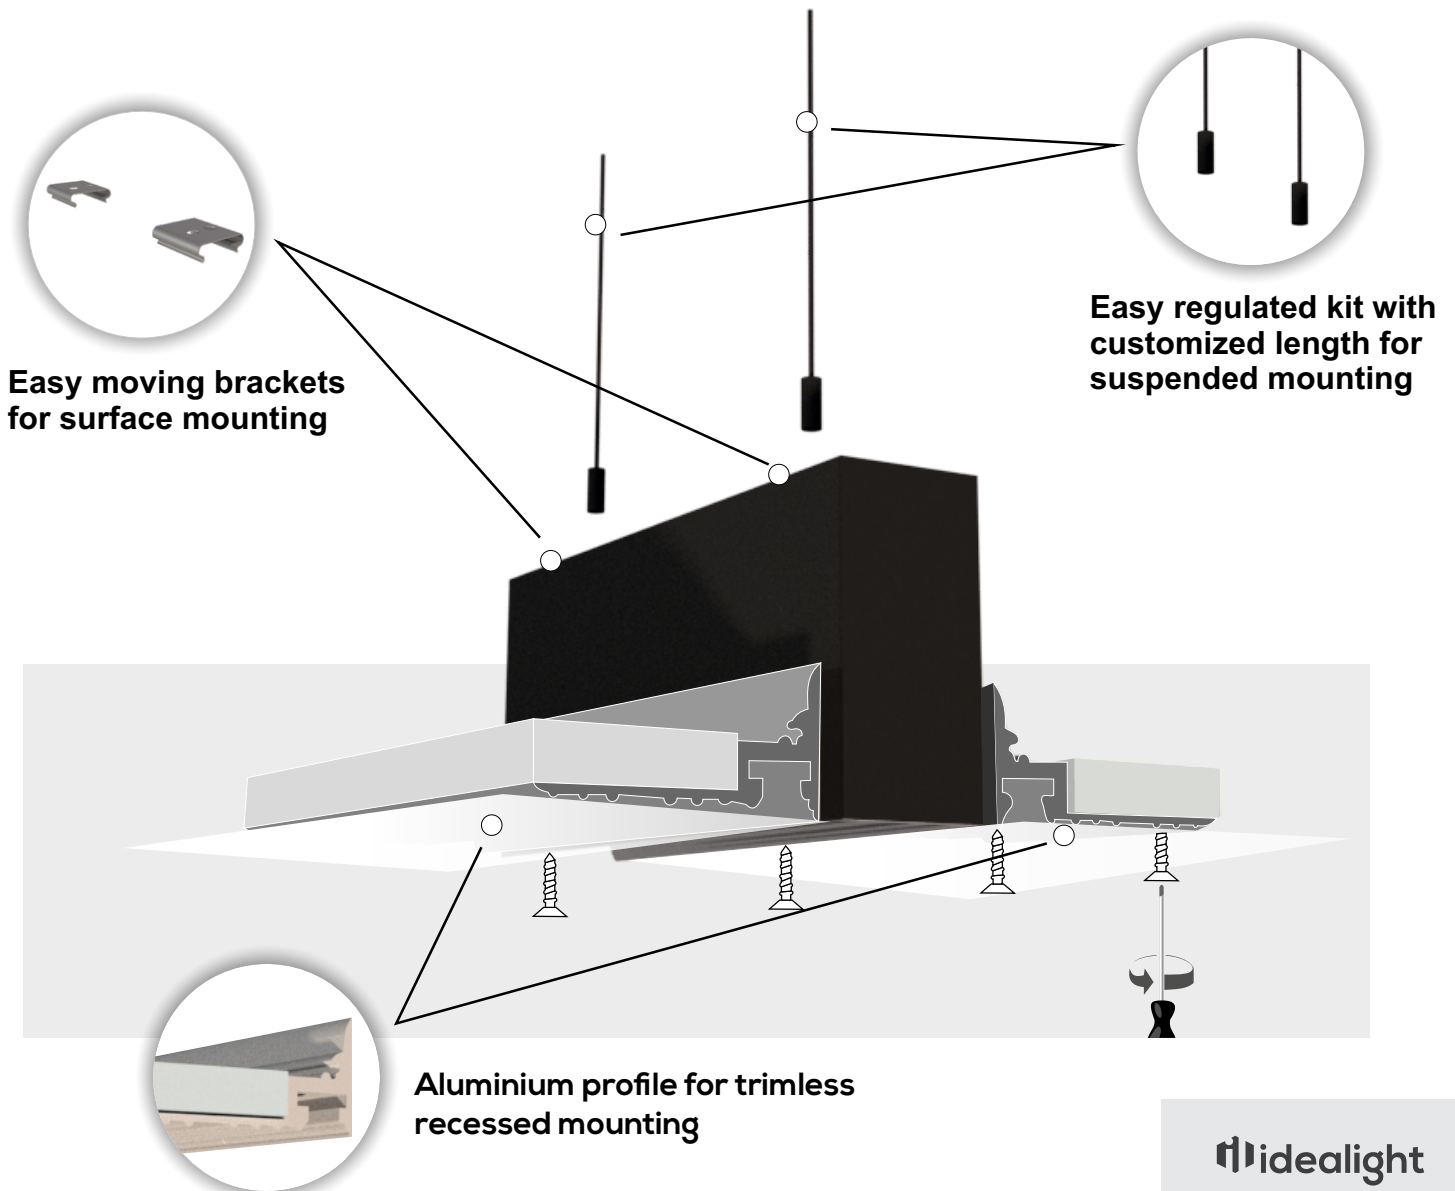

FOZAR

Features and options

- * Health oriented comfort light $UGR < 19$
- * Wide range combinations of reflectors and diffusers for supreme comfort: opal+prism, prism+cell etc.

- * polymer powder painted aluminium
- * RAL colour on request from 1pc
- * IP44 protection as option

- * EU components, guarantee 5 years
- * Efficiency: up to 211 lm/W
- * Lifetime 78000h (L80, B10)
- * CRI 90
- * 2700-6500K tunable light on request

FOZAR

Dimensions and mounting

Dimension series

Mounting types

FOZAR Customization

- * Wide variety of forms with different angles and lengths on request
- * Easy movable suspensions and custom power-in positions
- * No light gaps on corners and connections