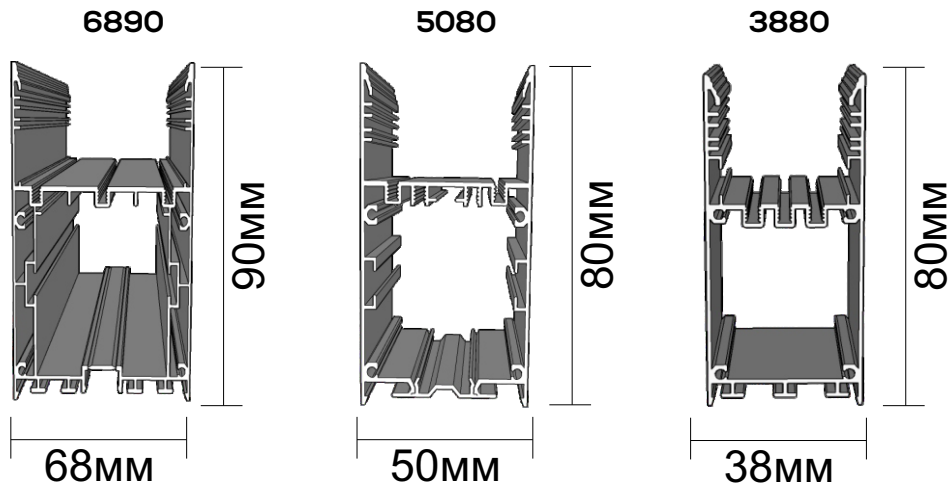

FOZAR

Linear LED lighting

FOZAR

UGR
<19

RoHS

CE

CODE	POWER	CCT	LUMINOUS FLUX	LENGTH
420580154090010203	15W	4000K	1997lm	580 mm
420860234090010203	23W	4000K	2996lm	860 mm
421140314090010203	31W	4000K	3995lm	1140 mm
421420384090010203	38W	4000K	4993lm	1420 mm
421700464090010203	46W	4000K	5992lm	1700 mm
421980544090010203	54W	4000K	6991lm	1980 mm

- * EU components, guarantee 5 years
- * Efficiency: up to 211 lm/W
- * Lifetime 78000h (L80, B10)
- * CRI 90
- * 2700-6500K tunable light on request

FOZAR

Dimensions and mounting

Dimension series

Mounting types