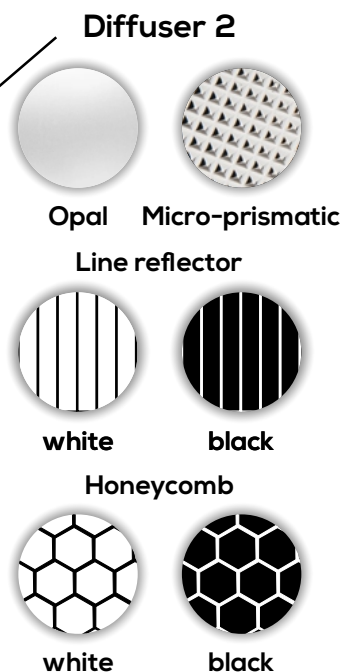

FOZAR

Linear LED lighting

FOZAR

UGR
<19

RoHS

CE

CODE	POWER	CCT	LUMINOUS FLUX	LENGTH
420580154090010203	15W	4000K	1997lm	580 mm
420860234090010203	23W	4000K	2996lm	860 mm
421140314090010203	31W	4000K	3995lm	1140 mm
421420384090010203	38W	4000K	4993lm	1420 mm
421700464090010203	46W	4000K	5992lm	1700 mm
421980544090010203	54W	4000K	6991lm	1980 mm

CODE GENERATION

Series	Type	Length	Power	CCT	CRI	Diffuser 1	Diffuser 2	Control	IP	Colour
3880	4 surface 1	580mm 058	15w 015	3000k 30	80 80	none 0	MPRM 1	none 0	20 20	white 1
5080	5 suspended 2	860mm 086	23w 023	4000k 40	90 90	MPRM 1	OPAL 2	NFC 1	44 44	grey 2
6890	7 recessed 3	1140mm 114	31w 031	5000k 50		OPAL 2	Honey black 3	0/1-10V 2		black 3
		1420mm 142	38w 038	6500k 65			Line black 4	DALI 3		on request 0
		1700mm 170	46w 046	2700-6500k 26			Honey white 5	Dimmer 4		
		1980mm 198	54w 054				Line white 6			
		on request 000	on request 000							

FOZAR

Features and options

- * Health oriented comfort light $UGR < 19$
- * Wide range combinations of reflectors and diffusers for supreme comfort: opal+prism, prism+cell etc.

- * polymer powder painted aluminium
- * RAL colour on request from 1pc
- * IP44 protection as option